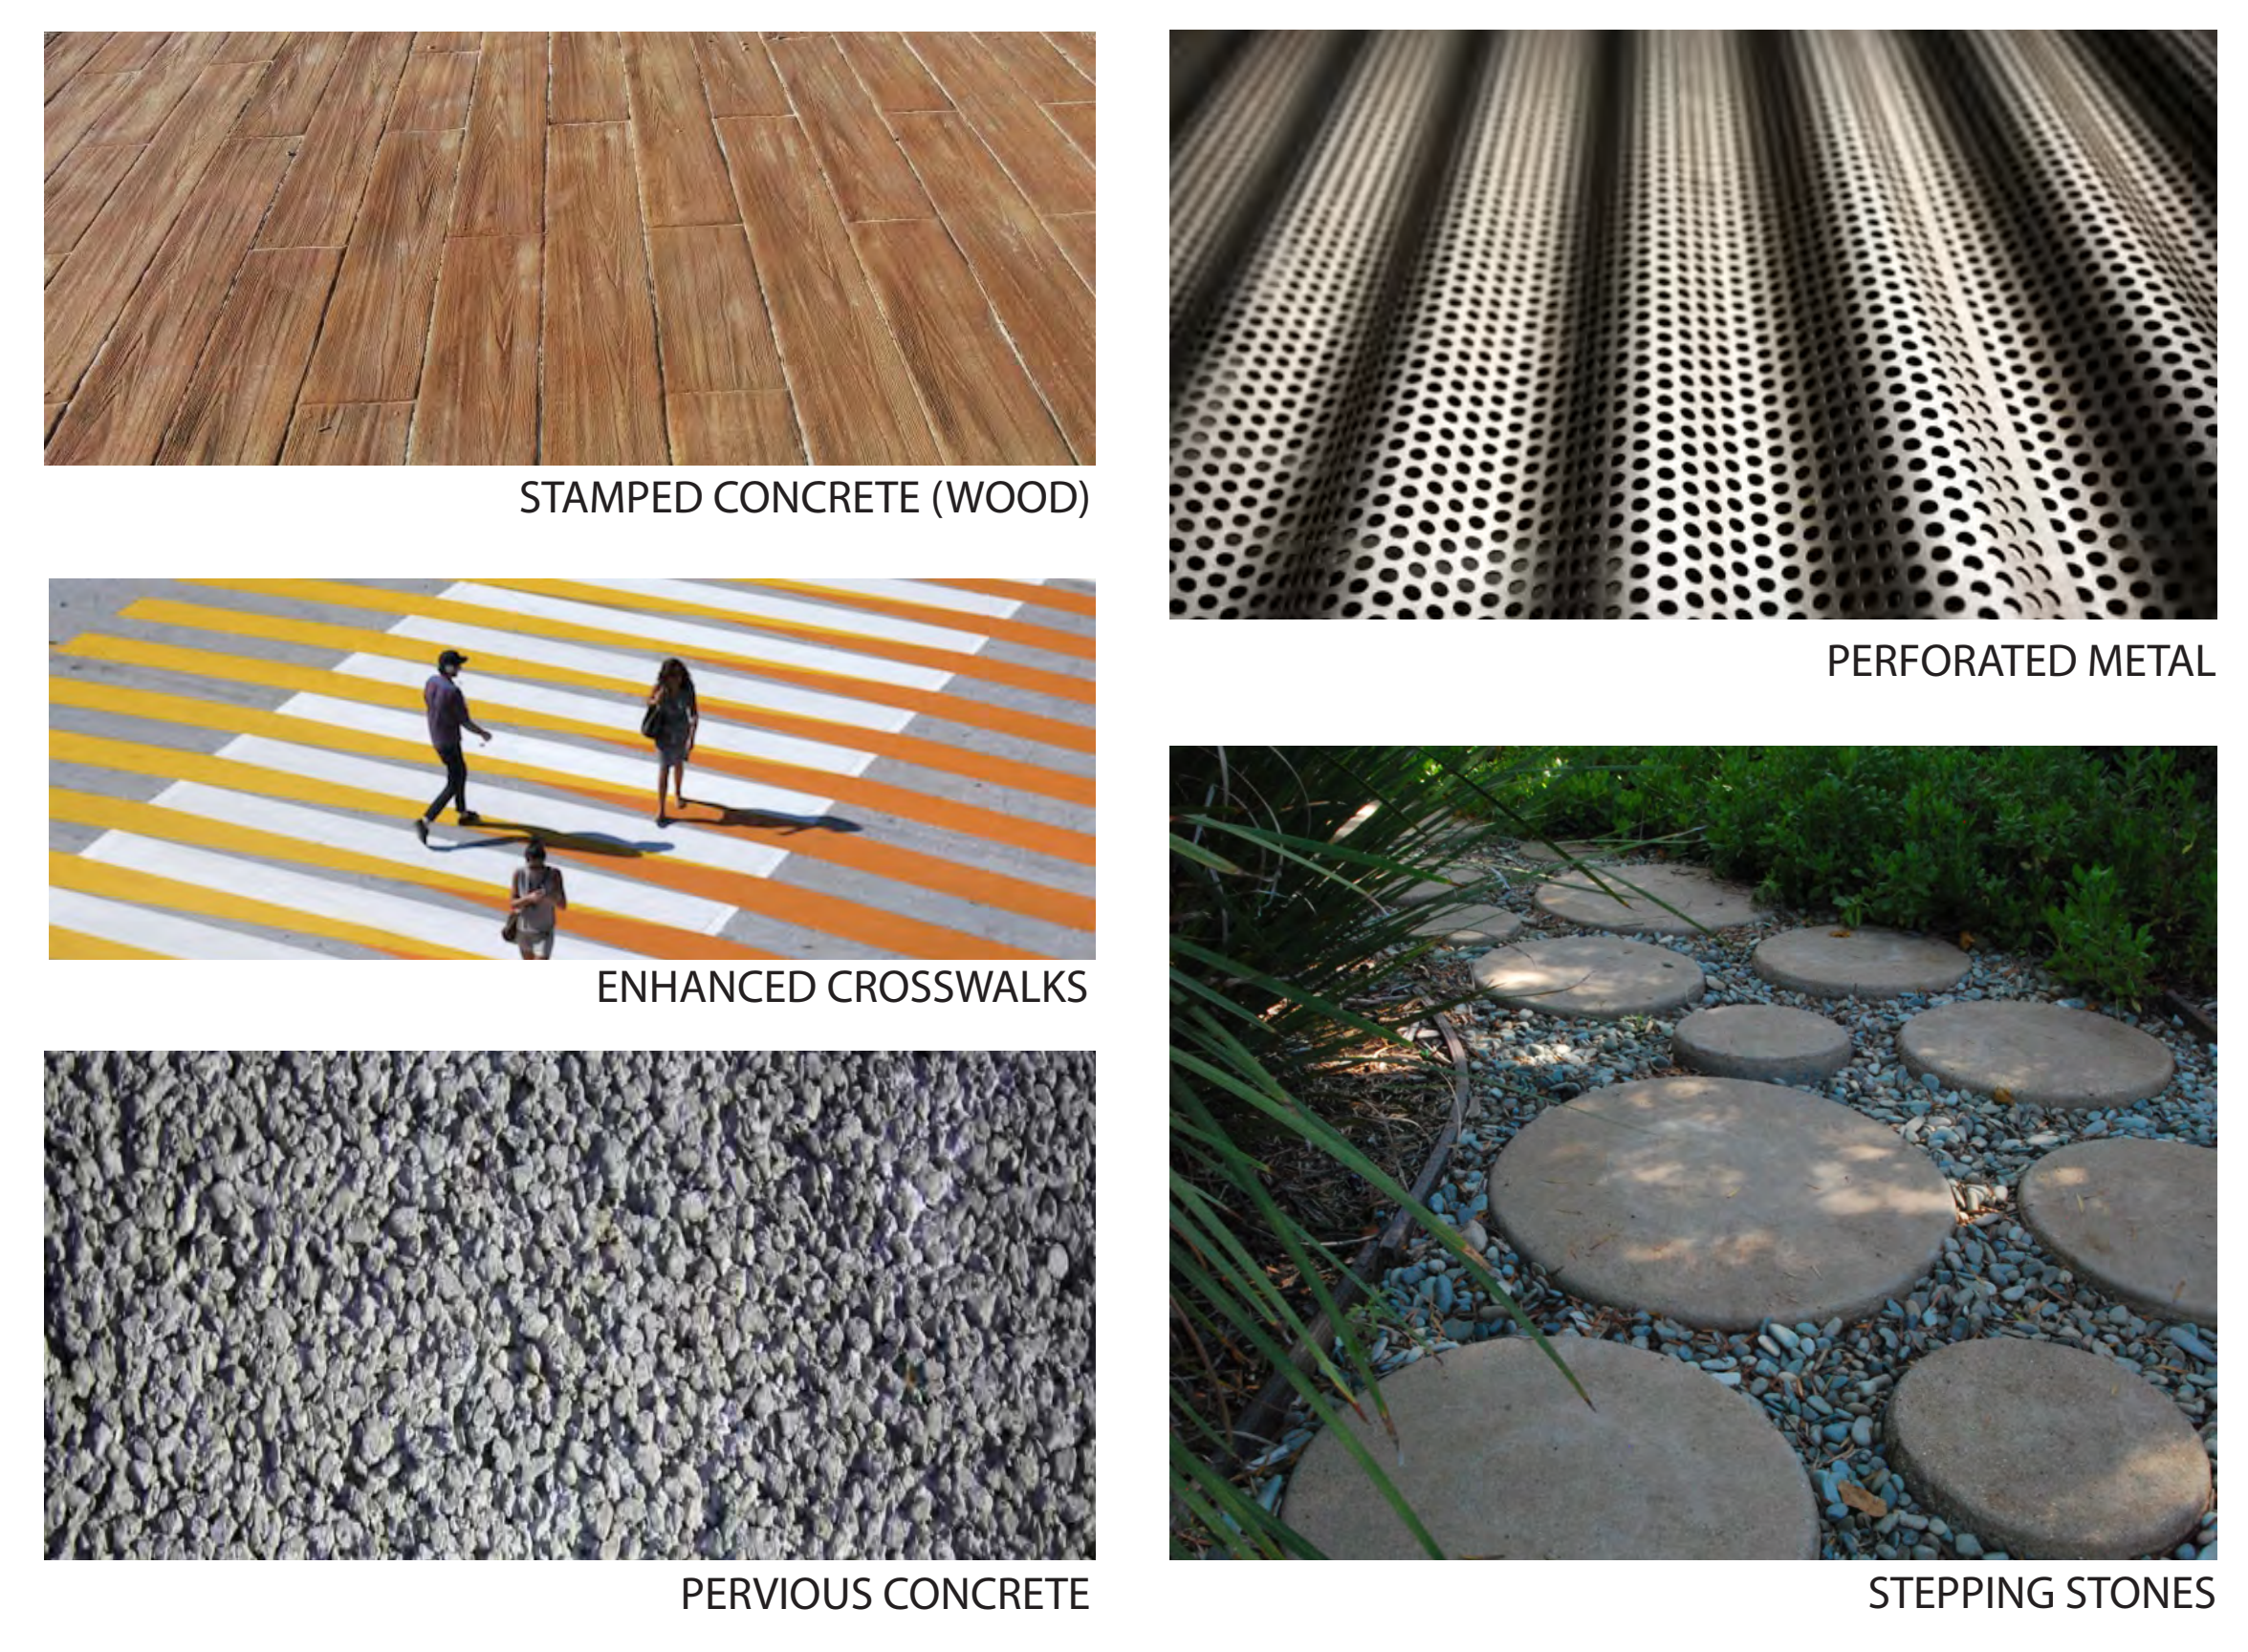

PLANTS

WILDFLOWER MEADOW NATIVES SHRUBS
 GRASSES RUSHES/REEDS NO MOW
 FRAXINUS AUGUSTIFOLIA 'RAYWOOD' ACER RUBRUM 'OCTOBER GREY' REDBUDS
 MANZANITA CEANOTHUS

NATURE REFERENCE

HARRIER EGRET
 BURROWING OWL AMERICAN AVOCET

HISTORIC REFERENCE

ALVISO HOTEL INTERIOR OF BAYSIDE CANNING
 HAINES GROCERY SOUTH BAY YACHT CLUB

PAVING AND MATERIALS

STAMPED CONCRETE (WOOD) PERFORATED METAL
 ENHANCED CROSSWALKS PERVIOUS CONCRETE
 STEPPING STONES

INTERPRETIVE ELEMENTS

CONCRETE IMPRINT CAST IN PLACE FROG IMPRINT
 LEAF IMPRINTS HISTORY MURALS

FURNISHINGS

BAY TRAIL RAIN GARDEN PLANTINGS GAZEBO
 DECORATIVE RAILING STANDARD BENCH PRE-CAST ENTRY PILASTER
 FITNESS STATIONS EXPANDED PLAY
 RESTROOM SEATWALLS BIKE RACK

BEFORE AND AFTER:
 GRAND BOULEVARD ENTRY IMPROVEMENTS

BEFORE AND AFTER:
 COMMUNITY PLAZA AND TOWER